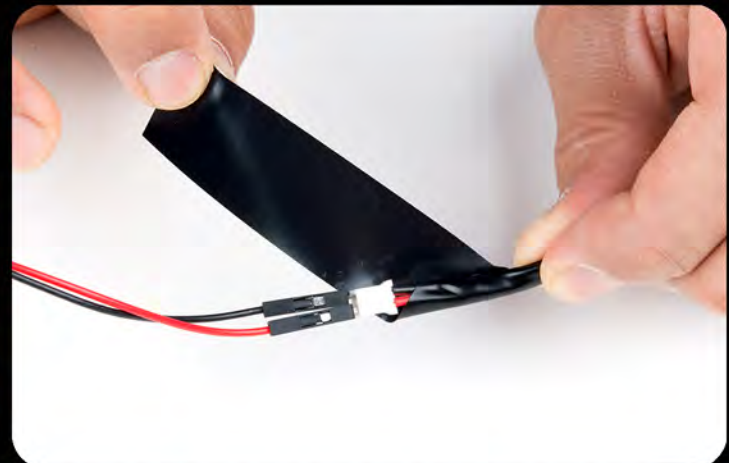

Length
(Yard)
10

Thickness
(mm)
150

Width
(mm)
18

Color
White, Red, Black
Blue, Green, Yellow
Green-Yellow mix